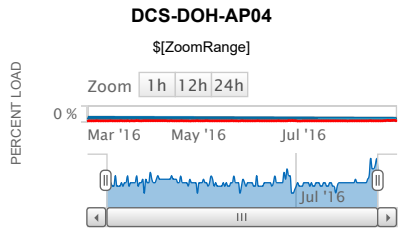

Availability - Last Month for DCS-DOH-AP04

Availability Statistics for DCS-DOH-AP04

PERIOD	AVAILABILITY
Today	100.000 %
Yesterday	100.000 %
Last 7 Days	100.000 %
Last 30 Days	100.000 %
This Month	100.000 %
Last Month	100.000 %
This Year	100.000 %

Average CPU Load & Memory Statistics for DCS-DOH-AP04

Current Average CPU Load	8 %
Memory Used	773.456 MB 18 %
Memory Available	3.521 GB 82 %
Total Memory	4.294 GB

Disk Volumes for DCS-DOH-AP04

VOLUME	SIZE	SPACE USED
C:\ Label: 6e15105c	60.0 GB	16.7 GB 28 %
Physical Memory	4.0 GB	742.2 MB 18 %
Virtual Memory	5.8 GB	542.8 MB 9 %

CPU Capacity Forecast Chart for DCS-DOH-AP04

RESOURCE	TREND SLOPE	WARNING	CRITICAL	AT CAPACITY
Peak Trend	-0.09% / day	>80%	>90%	>100%
Average Trend	0% / day	>80%	>90%	>100%

Memory Capacity Forecast Chart for DCS-DOH-AP04