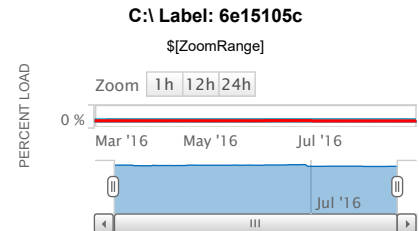

Average CPU Load & Memory Statistics for DCS-DOH-AP04

Current Average CPU Load	8 %
Memory Used	773.456 MB 18 %
Memory Available	3.521 GB 82 %
Total Memory	4.294 GB

Disk Volumes for DCS-DOH-AP04

VOLUME	SIZE	SPACE USED
C:\ Label: 6e15105c	60.0 GB	16.7 GB 28 %
Physical Memory	4.0 GB	742.2 MB 18 %
Virtual Memory	5.8 GB	542.8 MB 9 %

CPU Capacity Forecast Chart for DCS-DOH-AP04

RESOURCE	TREND SLOPE	WARNING	CRITICAL	AT CAPACITY
Peak Trend	-0.09% / day	>80%	>90%	>100%
Average Trend	0% / day	>80%	>90%	>100%

Memory Capacity Forecast Chart for DCS-DOH-AP04

RESOURCE	TREND SLOPE	WARNING	CRITICAL	AT CAPACITY
Peak Trend	0% / day	>80%	>90%	>100%
Average Trend	0% / day	>80%	>90%	>100%

Storage Capacity Forecast Chart for C:\ Label: 6e15105c on DCS-DOH-AP04

RESOURCE	TREND SLOPE	WARNING	CRITICAL	AT CAPACITY
Peak Trend	0% / day	>80%	>98%	>100%
Average Trend	0% / day	>80%	>98%	>100%