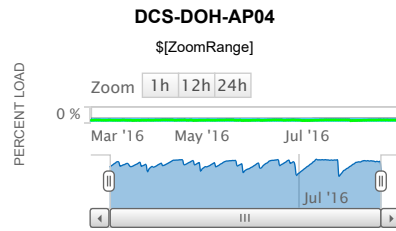

Average CPU Load & Memory Statistics for DCS-DOH-AP04

Current Average CPU Load	8 %
Memory Used	773.456 MB 18 %
Memory Available	3.521 GB 82 %
Total Memory	4.294 GB

Disk Volumes for DCS-DOH-AP04

VOLUME	SIZE	SPACE USED
C:\ Label: 6e15105c	60.0 GB	16.7 GB 28 %
Physical Memory	4.0 GB	742.2 MB 18 %
Virtual Memory	5.8 GB	542.8 MB 9 %

CPU Capacity Forecast Chart for DCS-DOH-AP04

RESOURCE	TREND SLOPE	WARNING	CRITICAL	AT CAPACITY
Peak Trend	-0.09% / day	>80%	>90%	>100%
Average Trend	0% / day	>80%	>90%	>100%

Memory Capacity Forecast Chart for DCS-DOH-AP04

RESOURCE	TREND SLOPE	WARNING	CRITICAL	AT CAPACITY
Peak Trend	0% / day	>80%	>90%	>100%
Average Trend	0% / day	>80%	>90%	>100%

Storage Capacity Forecast Chart for C:\ Label: 6e15105c on DCS-DOH-AP04

RESOURCE	TREND SLOPE	WARNING	CRITICAL	AT CAPACITY
Peak Trend	0% / day	>80%	>98%	>100%
Average Trend	0% / day	>80%	>98%	>100%